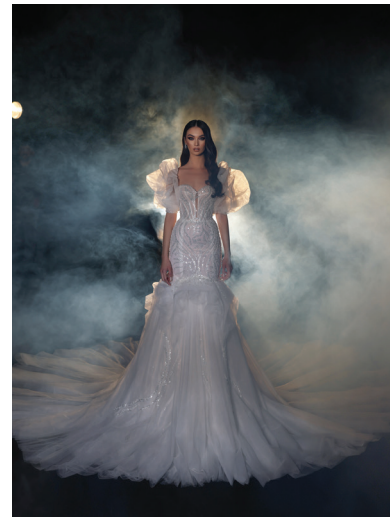

$	€	£
990*	900*	810*
110 sleeves	100 sleeves	90 sleeves

Color: Ivory; Light nude

Tashira

R 24-004